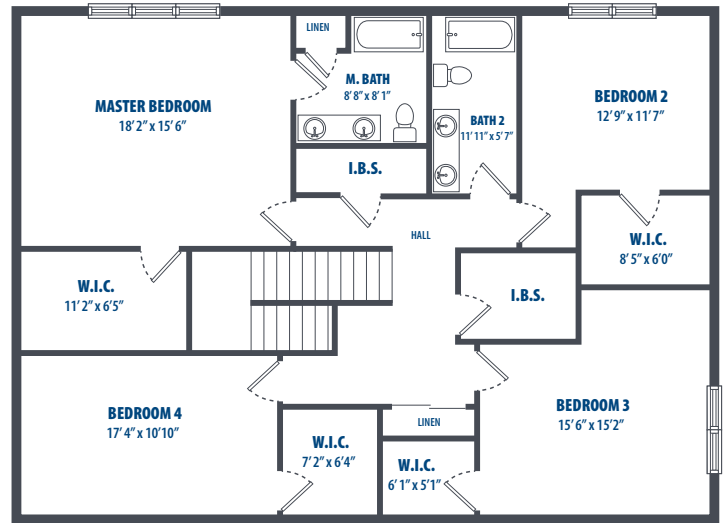

FGO COMMAND CHIEF

4 Bedroom | 2.5 Bath | 2706 Sq. Ft.*

3211 Vandenberg Dr. | Tullahoma, TN 37388 | Phone: 931-650-5400

**All square footage is approximate.*